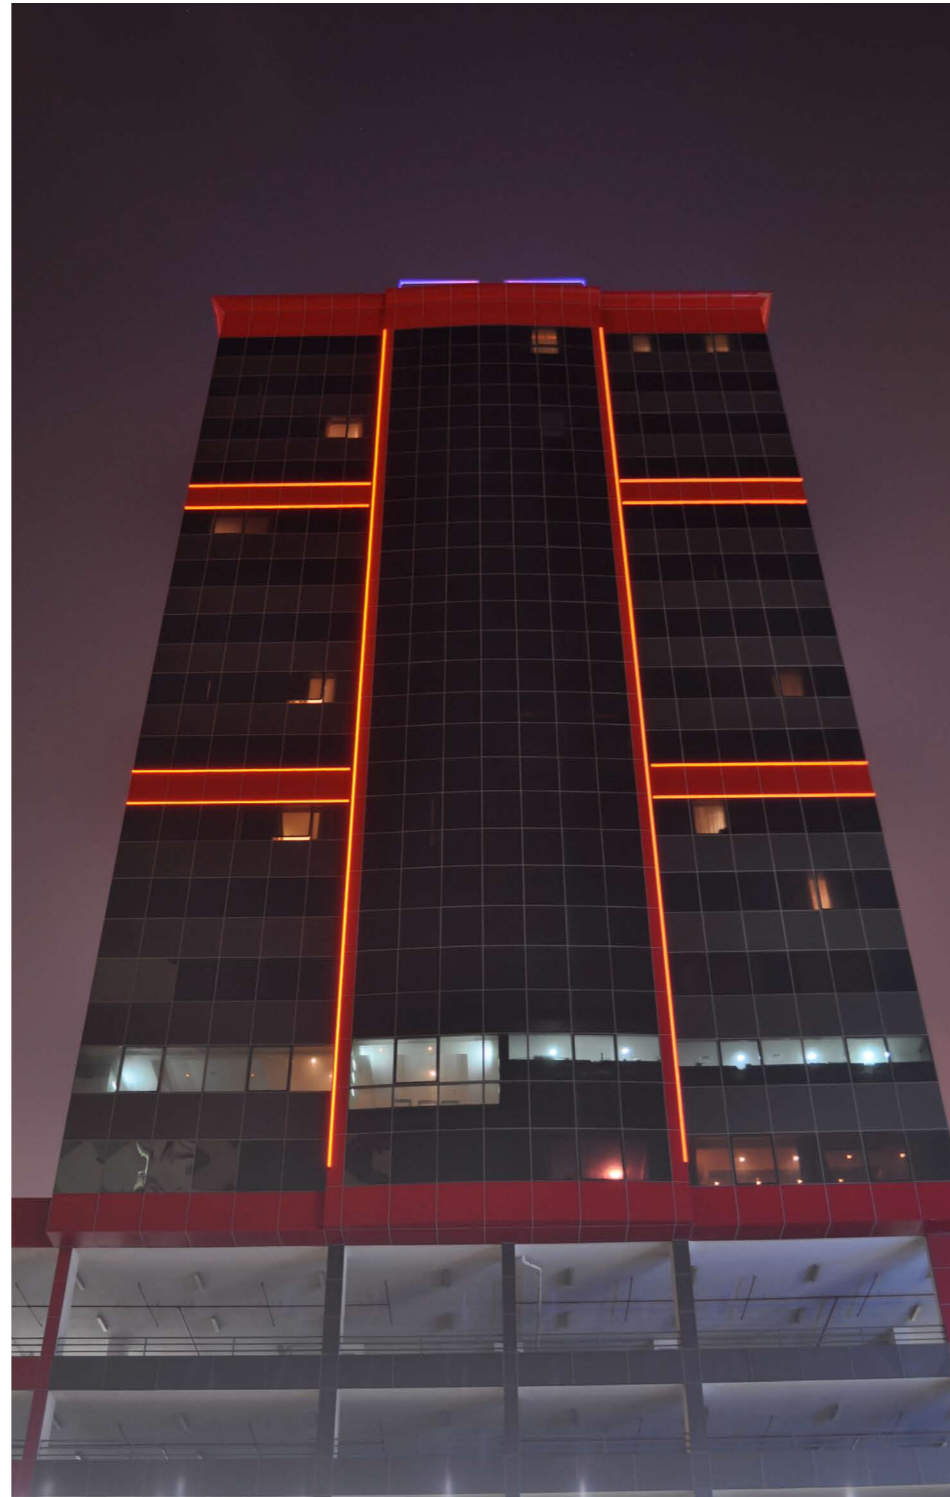

LIGHT TAPE IN BAHRAIN

DIVA HOTEL

LIGHT TAPE IN BAHRAIN

HOTEL DIVA

Hotel Diva is one of our first projects in Bahrain. We have implemented the **Snap-N-Light** Light Tape application on the tower outlining the structure of the tower.