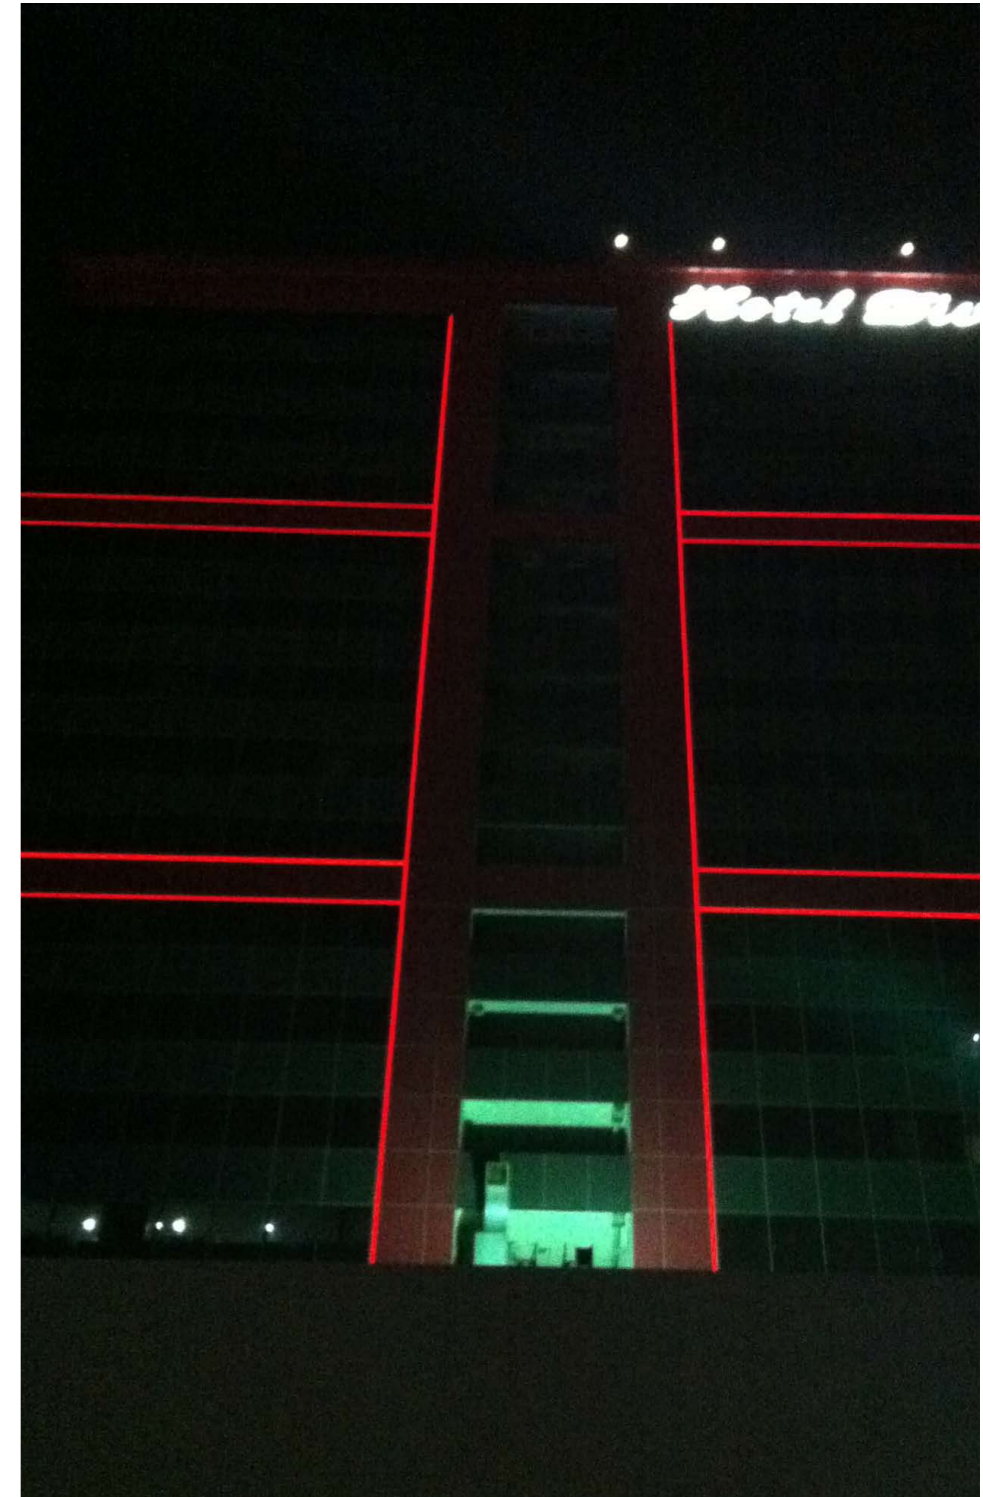

LIGHT TAPE IN BAHRAIN

DIVA HOTEL

LIGHT TAPE IN BAHRAIN

HOTEL DIVA

Hotel Diva is one of our first projects in Bahrain. We have implemented the **Snap-N-Light** Light Tape application on the tower outlining the structure of the tower.

Hotel Diva is in **Juffair Bahrain**

CONTACT INFO

EMEDIA VENTURA

LIGHT TAPE

P.O. Box 15877, Manama,
Kingdom of Bahrain
Tel +973 17 554 860
Fax +973 17 554 879

www.emventura.com