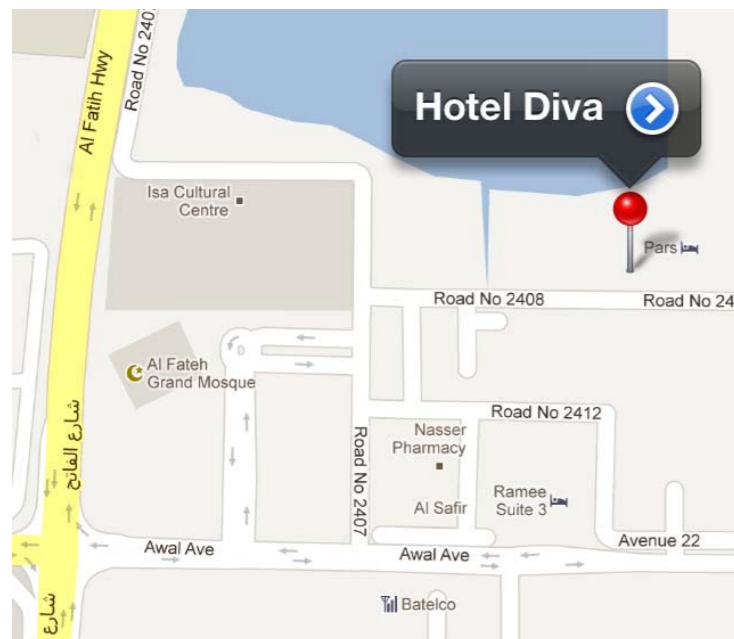

LIGHT TAPE IN BAHRAIN

DIVA HOTEL

LIGHT TAPE IN BAHRAIN

HOTEL DIVA

Hotel Diva is one of our first projects in Bahrain. We have implemented the **Snap-N-Light** Light Tape application on the tower outlining the structure of the tower.

Hotel Diva is in **Juffair Bahrain**

CONTACT INFO

EMEDIA VENTURA

LIGHT TAPE

P.O. Box 15877, Manama,
Kingdom of Bahrain
Tel +973 17 554 860
Fax +973 17 554 879

www.emventura.com